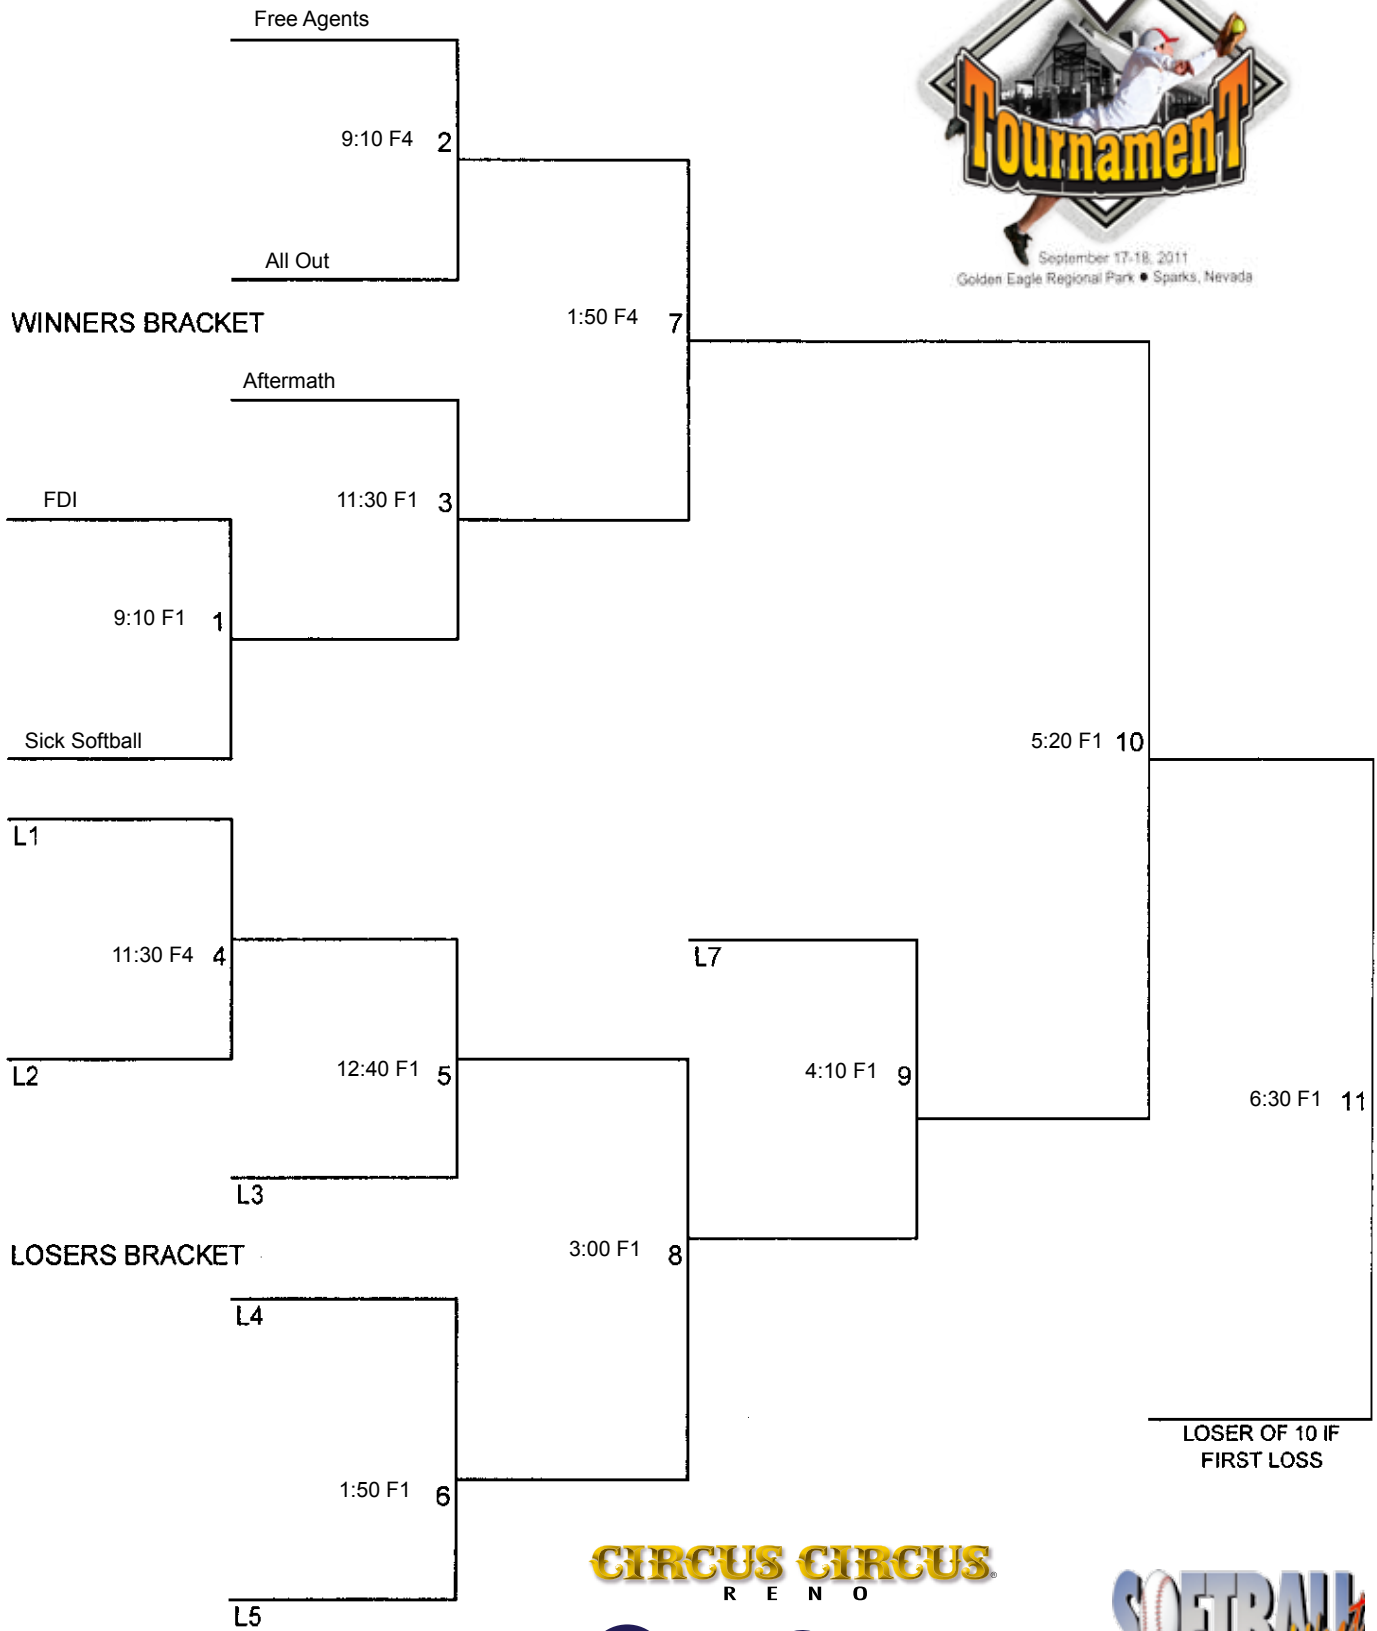

# Men's D

**CIRCUS CIRCUS**  
RENO